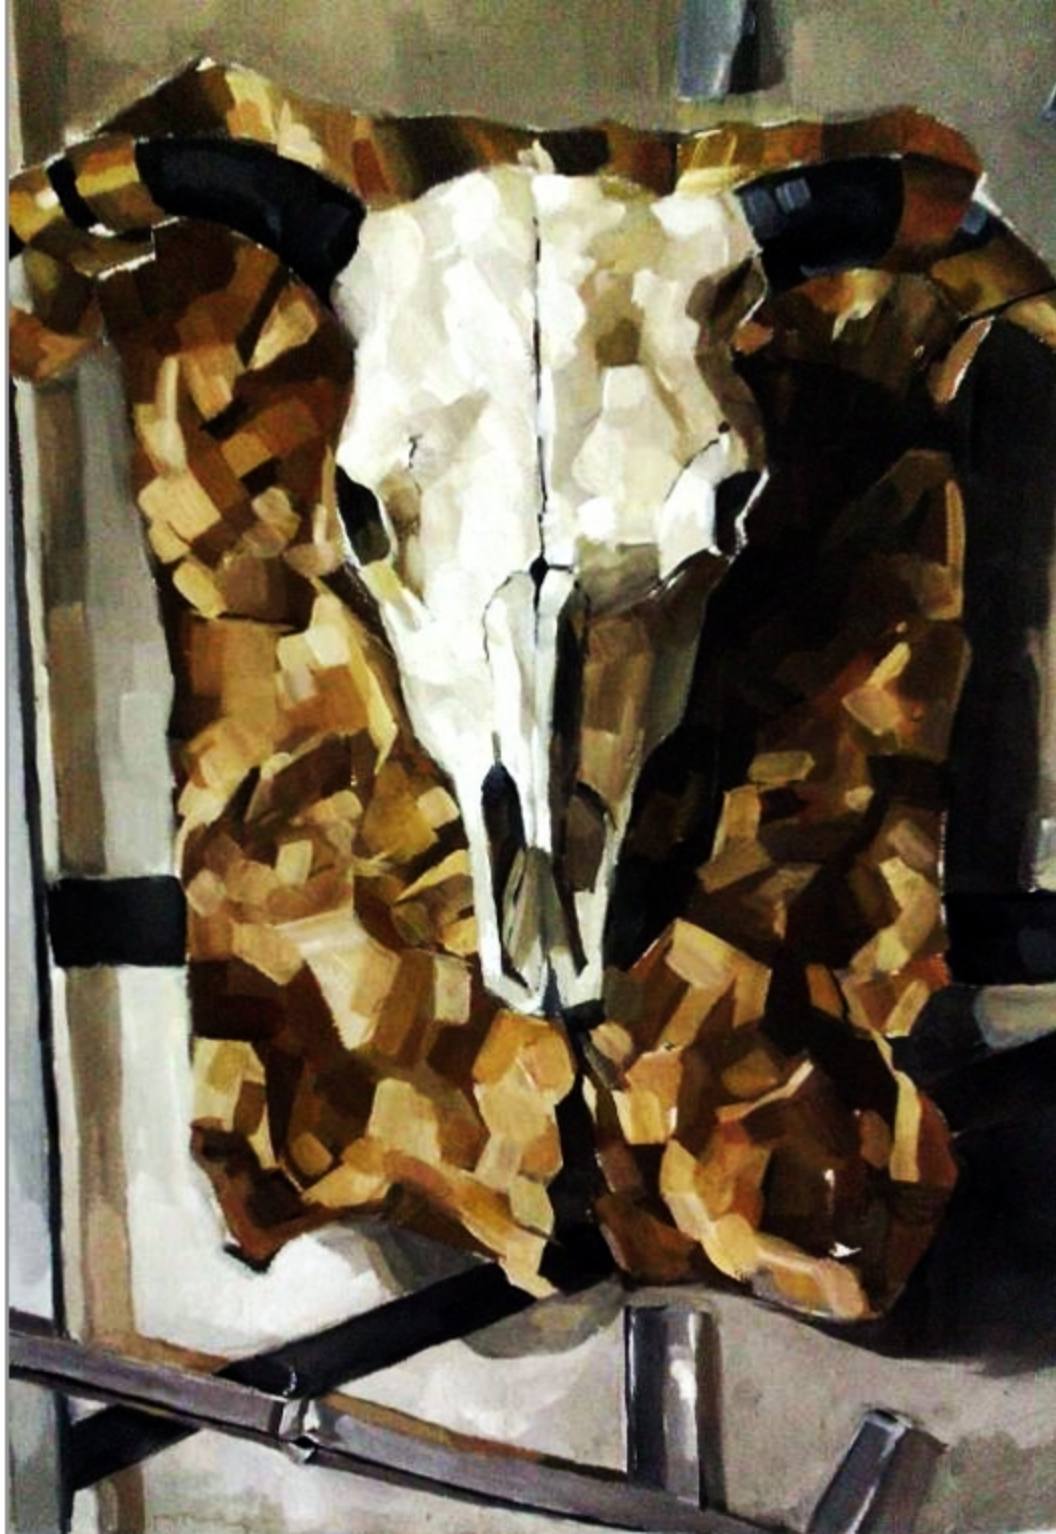

Title:Model  
Size:530\*760mm  
Medium:Pencil  
Type:Realistic  
Year:2014

Title:Baroque  
Size:60\*45cm  
Medium:Propylene  
Type:Realistic  
Year:2014

Title:Maltese boat  
Size:60\*45cm  
Medium:Propylene  
Type:Realistic  
Year:2014

Title:Peacock  
Size:30\*20cm  
Medium:Oilpainting  
Type:Realistic  
Year:2014

Title:Elephant  
Size:30\*20cm  
Medium:Oilpainting  
Type:Realistic  
Year:2014

Title:Sheepshead  
Size:60\*40cm  
Medium:Gouache  
Type:Realistic  
Year:2009