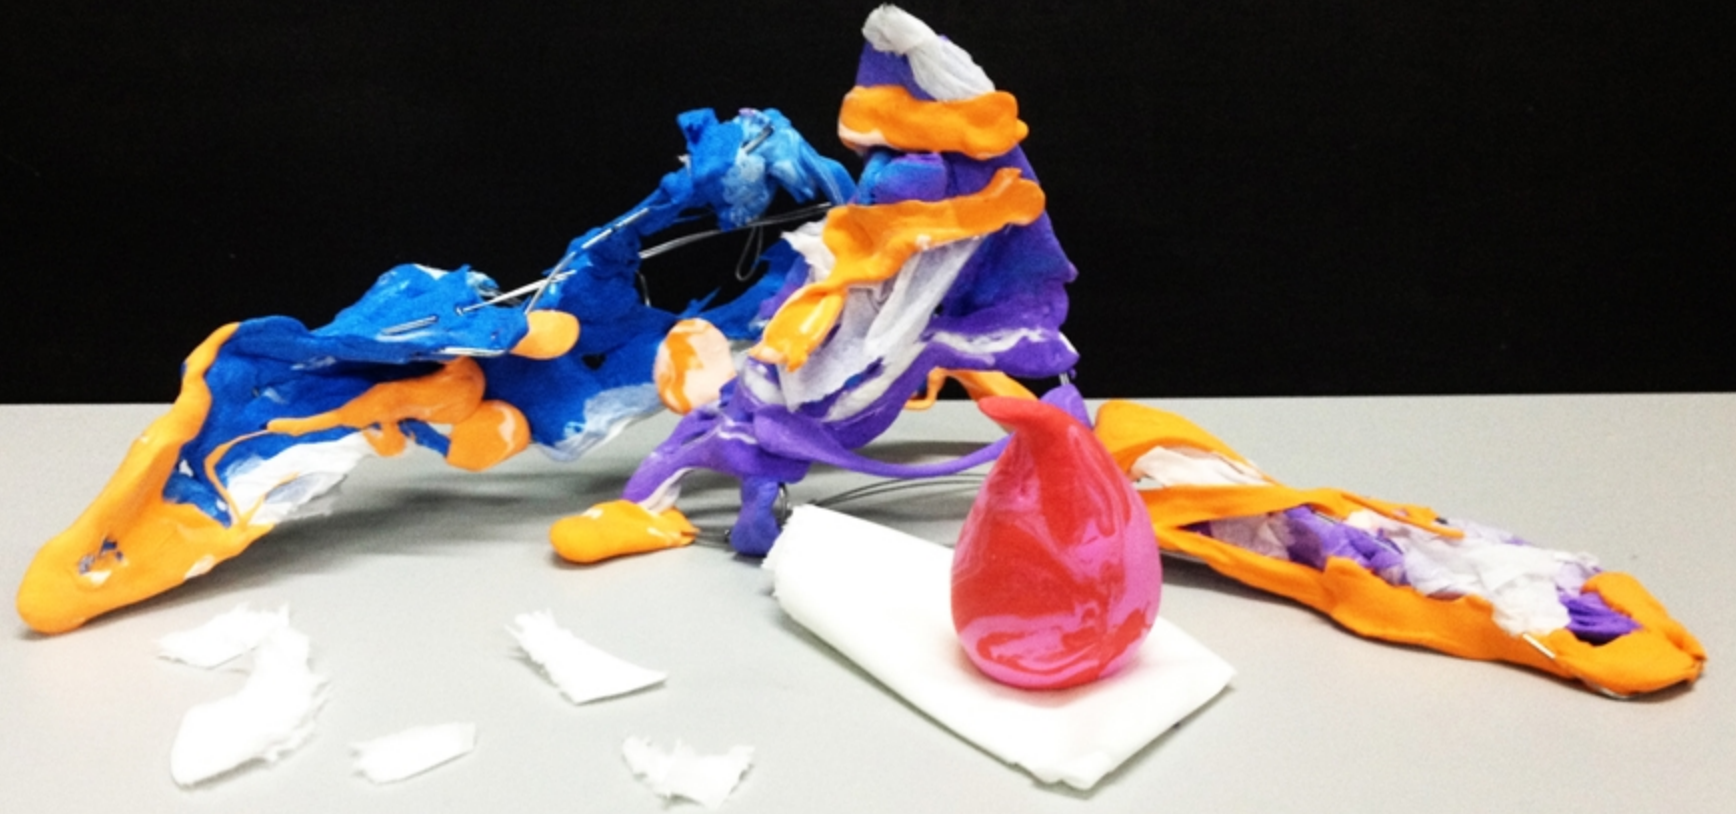

Global warming

I would like to express
the Arctic is gradually
disappear
Because of the hot
weather
Lead to a lot of ice and
snow began to melt
Abnormal red Penguin
representative weather

Title:Global warming Size: 13*19cm Medium:Paper clay Year:2014