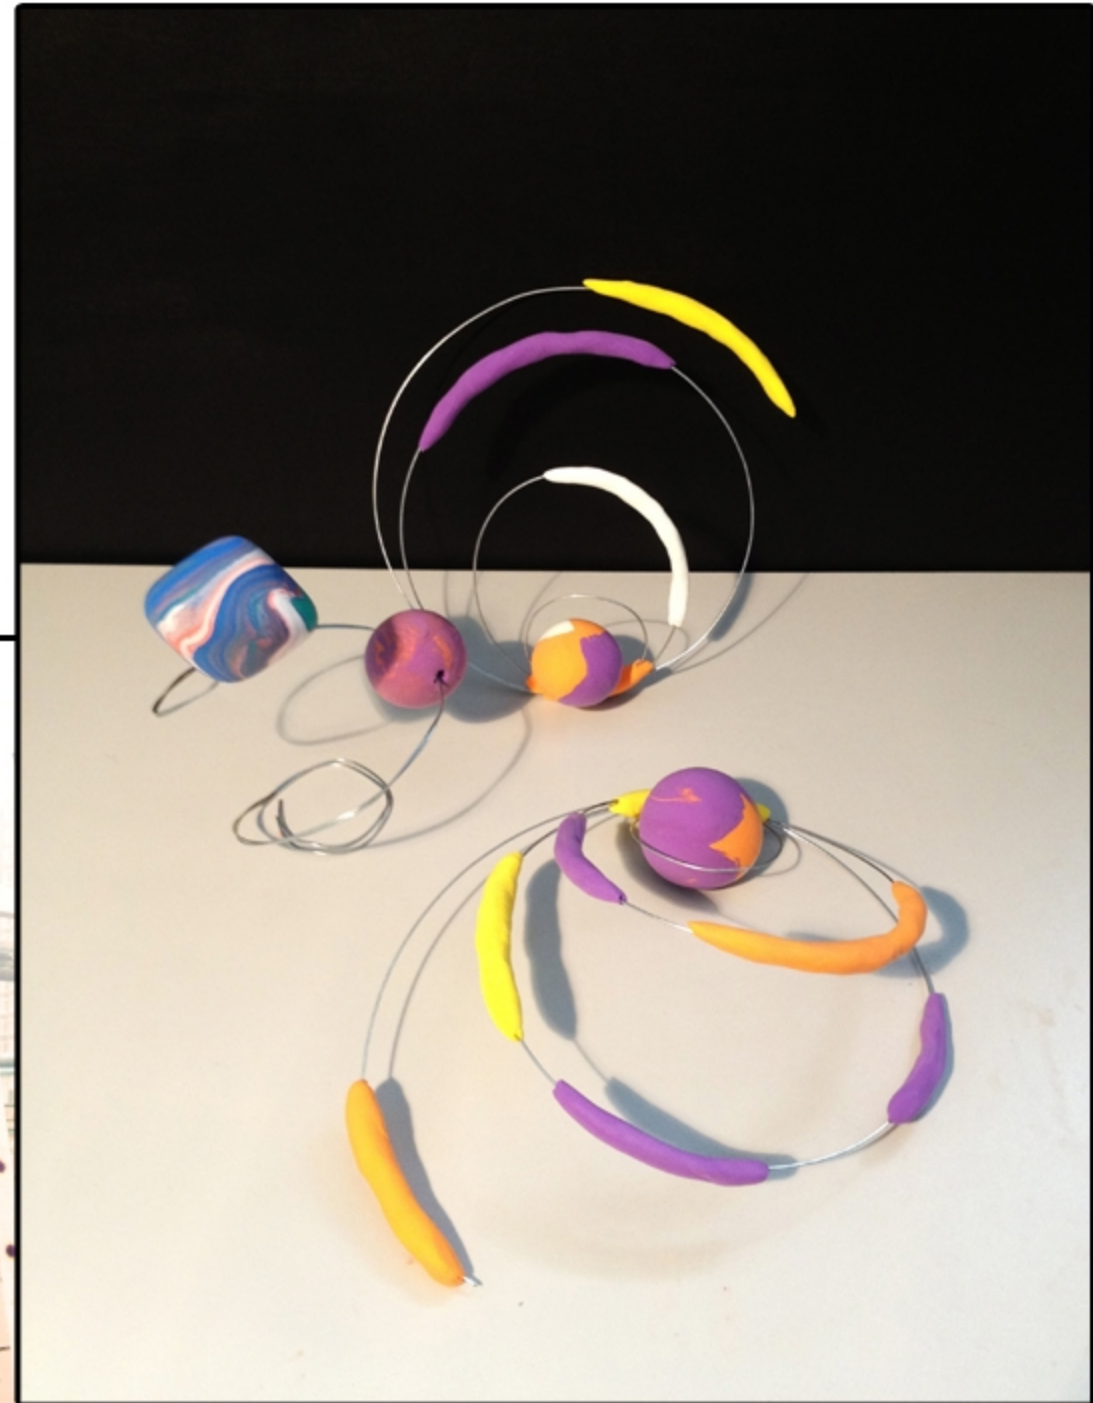

# The universe

---

I would like to express a colorful universe just like our life  
The other run star operation mode is also very exciting

Title: The universe  
Size: 25\*19cm  
Medium: Paper clay, Wire  
Year: 2014