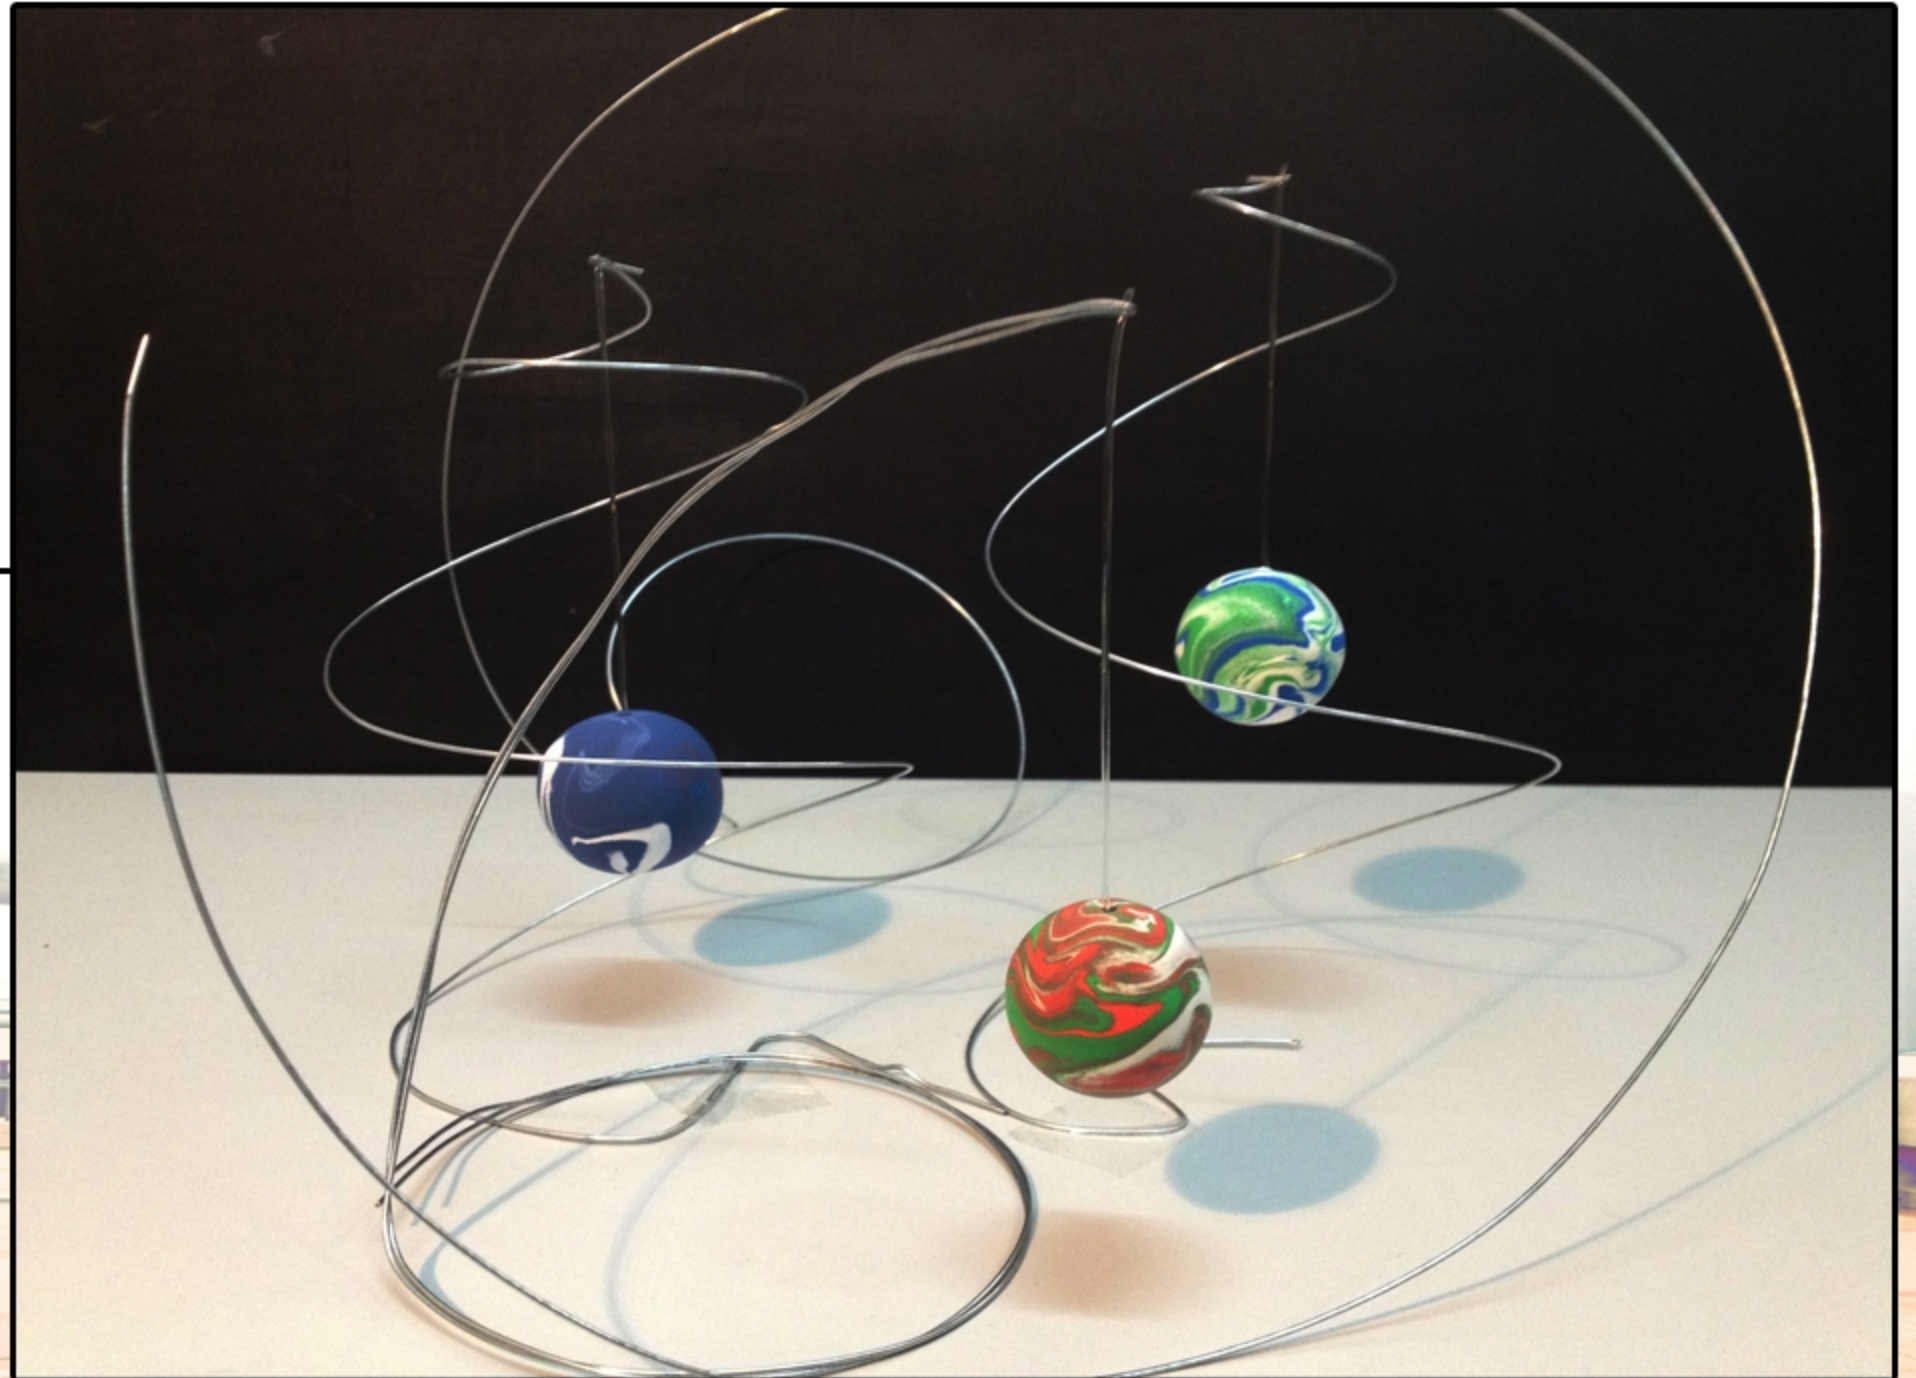

## 3D world

---

I would like to express a world  
without gravity  
The whirlpool shape represents  
life  
The suspended So I think it is very  
interesting

Title:3D world  
Size:24\*19cm  
Medium:Paper clay  
Wire  
Year:2014